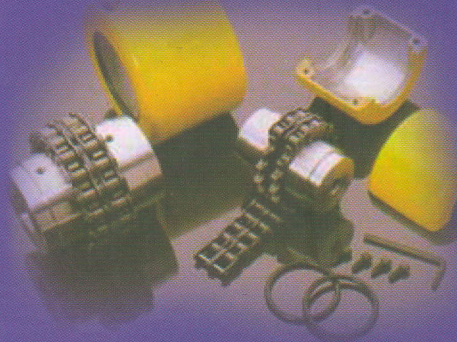

KOBEI[®]

Power Transmission Products Guide

KOI

Grease Nipples

Recoil & Kit Set

Grease Gun & Parts

Bearing Unit

Drill & Tap

Power Lock

Bushing

Timing Pulley

Taperlock Pulley

V-Pulley

Variable Speed Pulley

ial Power Transmi

HRC Coupling

GF Coupling

Pin & Bush Coupling

GE Coupling

Chain Coupling

Tyre, Surfex & Bowex Coupling

Hyperflex MH Coupling

Jaw Coupling

Normax NM Coupling