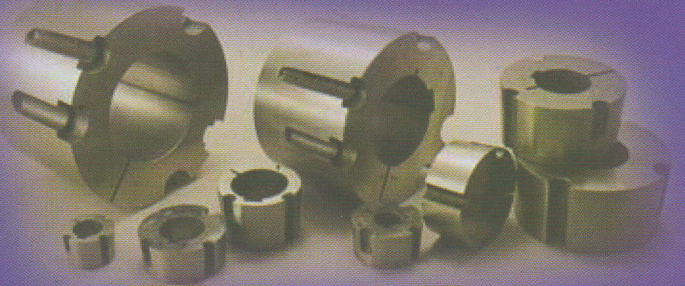

KOBEI[®]

Power Transmission Products Guide

KOI

Grease Nipples

Recoil & Kit Set

Grease Gun & Parts

Bearing Unit

Drill & Tap

Bearings

BEL[®]

Allen Key & Parallel Key

Washer & U - Bolt

Hex Bolt & Nut

Socket Screw

Comprehensive

Open End Timing Belt

Rubber Timing Belt

Flat Belt

Polyurethane Timing Belt

Unethane V-Belt

Ribbed Belt

Polyurethane Round Belt

V-Belt

Range of Industr

Power Lock

Bushing

Timing Pulley

Taperlock Pulley

V-Pulley

Variable Speed Pulley

ial Power Transmi

HRC Coupling