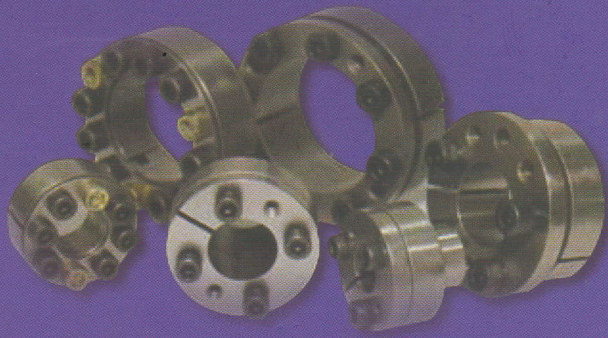

KOBEI[®]

Power Transmission Products Guide

KOI

Grease Nipples

Recoil & Kit Set

Grease Gun & Parts

Bearing Unit

Drill & Tap

Bearings

BEL[®]

Allen Key & Parallel Key

Washer & U - Bolt

Hex Bolt & Nut

Socket Screw

Comprehensive

Open End Timing Belt

Rubber Timing Belt

Flat Belt

Polyurethane Timing Belt

Unethane V-Belt

Ribbed Belt

Polyurethane Round Belt

V-Belt

Range of Industr

Power Lock

Bushing

Timing Pulley

Taperlock Pulley

V-Pulley

Variable Speed Pulley

ial Power Transmi

HRC Coupling